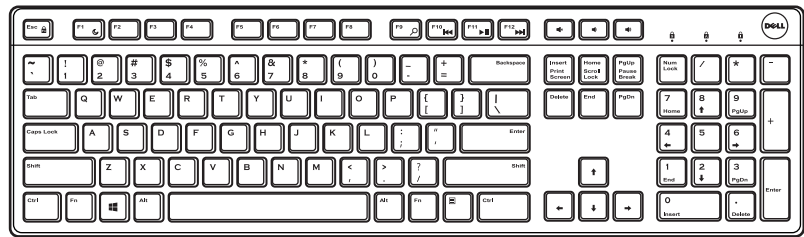

Dell KM636 Wireless Keyboard and Mouse

Quick Start Guide

1

①

②

2

①

②